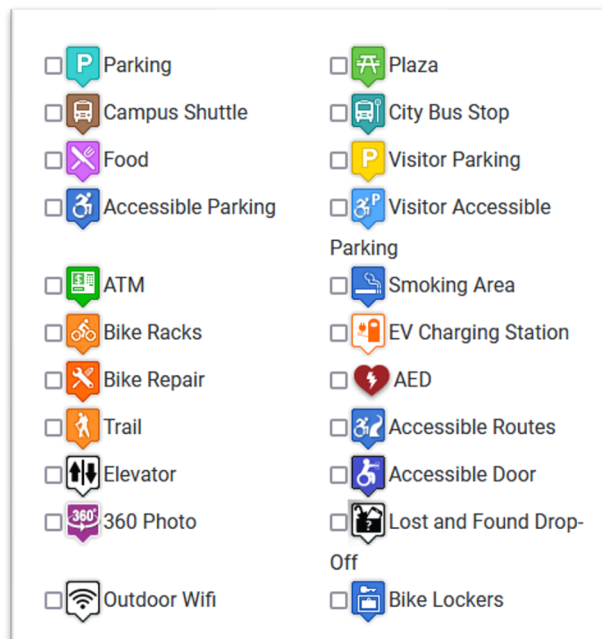

## Accessibility Features on Campus Map

---

To add accessible features such as parking locations and door access points to the interactive campus map, follow these steps:

1. Open the campus map website at <https://map.uccs.edu/>
2. From the map interface, select the “Landmarks” dropdown menu.

3. This will display a variety of different options:

Key options in this menu include:

- **Accessible Routes:** Highlights paths throughout campus and inside buildings which are accessible by wheelchair.
- **Accessible Doors:** Identifies doors that are motor operated.

- **Accessible Parking:** Displays parking lots with designated accessible parking spaces.
- **Elevators:** Marks the locations of elevators within campus buildings.